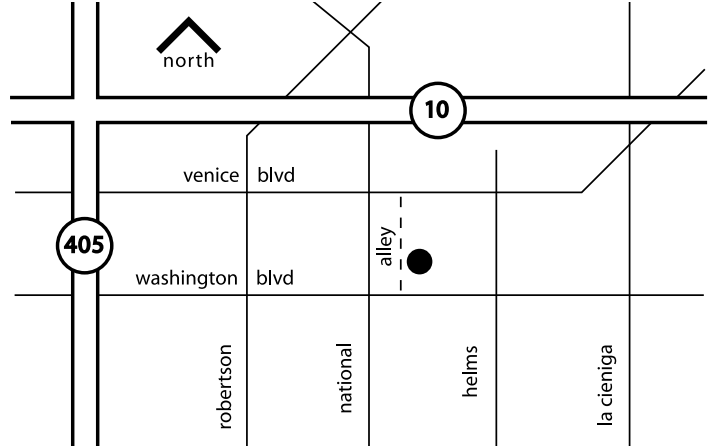

LightSpace Studio

8755 Washington Boulevard, Culver City, CA 90232

tel 310.280.0082 fax 310.280.0339 info@lightspacestudiola.com

directions

EAST on the 10 frwy.

- exit - Robertson Blvd. (exit 6)
- left - on Venice Blvd.
- right - on National Blvd.
- left - on Washington Blvd.
- left - into ally, behind Vitra

WEST on the 10 frwy.

- exit - Robertson Blvd. (exit 6)
- left - on Robertson Blvd.
- left - on National Blvd.
- left - on Washington Blvd.
- left - into ally, behind Vitra

parking

- A** **All day parking** in enclosed, secure garage (6 cars, tandem parking). If parking attendant is not available please use parking passes as guides.
 - B** **Alley parking** for 2 cars, marked for LightSpace, recommended for client and photographer.
 - C** **Large trucks** and additional all day parking.
 - D** **Please use** the enclosed service entry for drop off and pick up of large items.
- Additional metered parking** available on National Ave. and Washington Blvd.

****** unauthorized vehicles parked in the Surfes lot will be towed 