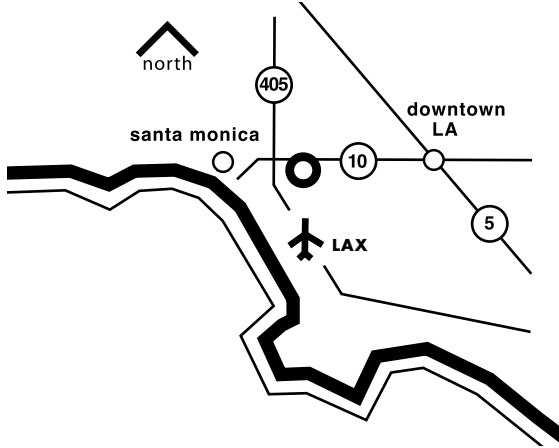

LightSpace Studio

8755 Washington Boulevard, Culver City, CA 90232

tel 310.280.0082 fax 310.280.0339 info@lightspacestudiola.com

directions

EAST on the 10 frwy.

- exit - Robertson Blvd. (exit 6)
- left - on Venice Blvd.
- right - on National Blvd.
- left - on Washington Blvd.
- left - into ally, behind Vitra

WEST on the 10 frwy.

- exit - Robertson Blvd. (exit 6)
- left - on Robertson Blvd.
- left - on National Blvd.
- left - on Washington Blvd.
- left - into ally, behind Vitra

parking

- A** **All day parking** in enclosed, secure garage (6 cars, tandem parking). If parking attendant is not available please use parking passes as guides.
 - B** **Alley parking** for 2 cars, marked for LightSpace, recommended for client and photographer.
 - C** **Large trucks** and additional all day parking.
 - D** **Please use** the enclosed service entry for drop off and pick up of large items.
- Additional metered parking** available on National Ave. and Washington Blvd.

****** unauthorized vehicles parked in the Surfes lot will be towed 