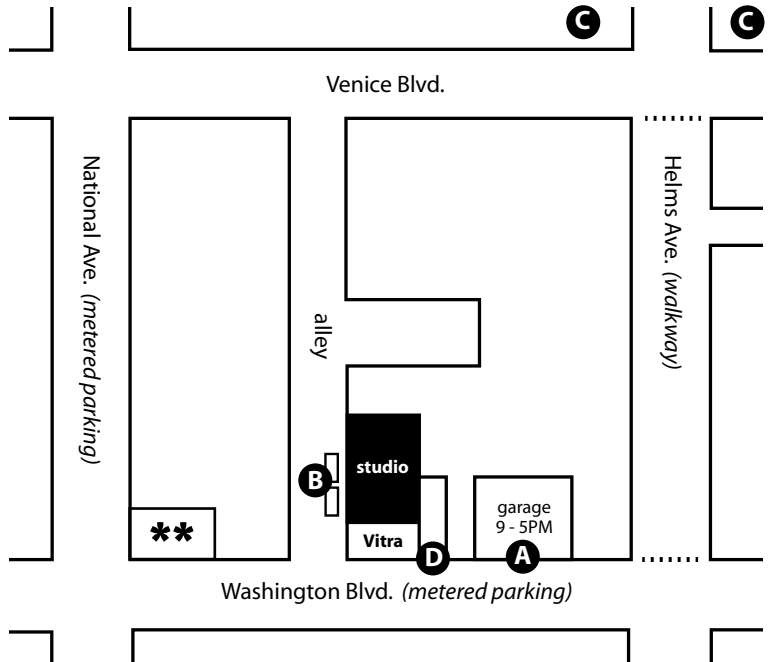

LightSpace Studio

8755 Washington Boulevard, Culver City, CA 90232

tel 310.280.0082 fax 310.280.0339 info@lightspacestudiola.com

directions

EAST on the 10 frwy.

- exit - Robertson Blvd. (exit 6)
- left - on Venice Blvd.
- right - on National Blvd.
- left - on Washington Blvd.
- left - into ally, behind Vitra

WEST on the 10 frwy.

- exit - Robertson Blvd. (exit 6)
- left - on Robertson Blvd.
- left - on National Blvd.
- left - on Washington Blvd.
- left - into ally, behind Vitra

parking

- A** **All day parking** in enclosed, secure garage (6 cars, tandem parking). If parking attendant is not available please use parking passes as guides.
 - B** **Alley parking** for 2 cars, marked for LightSpace, recommended for client and photographer.
 - C** **Large trucks** and additional all day parking.
 - D** **Please use** the enclosed service entry for drop off and pick up of large items.
- Additional metered parking** available on National Ave. and Washington Blvd.

****** unauthorized vehicles parked in the Surfes lot will be towed 