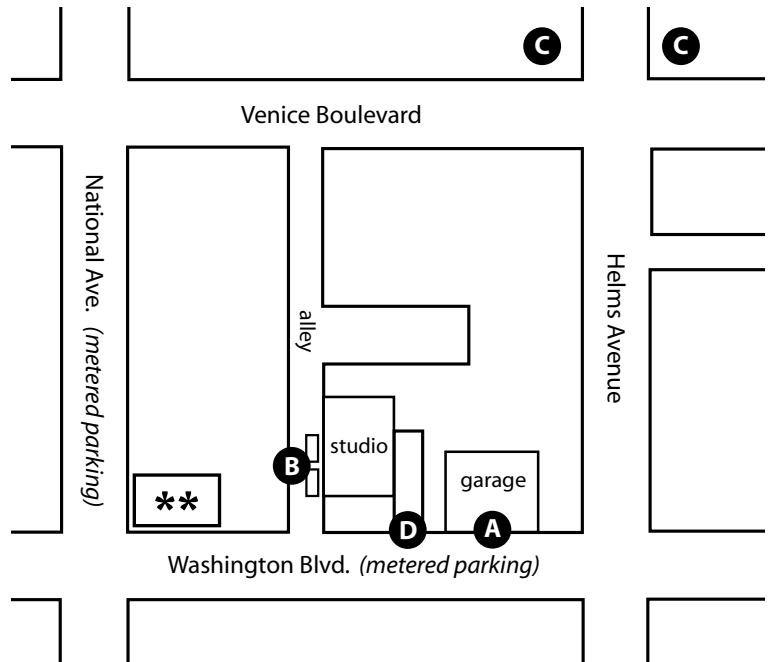

## directions

**EAST** on the 10 frwy.

- exit - on Robertson Blvd. (exit 6)
- left - on Venice Blvd.
- right - on Helms Ave.
- right - on Washington Blvd.
- right - into ally, behind Vitra

**WEST** on the 10 frwy.

- exit - on Venice Blvd. (exit 7A)
- left - on Venice Blvd.
- left - on Helms Ave.
- right - on Washington Blvd.
- right - into ally, behind Vitra

## parking

- A** All day parking in enclosed, secure garage (6 cars, tandem parking). If parking attendant is not available please use parking passes as guides.
- B** Alley parking for 2 cars, marked for LightSpace, recommended for client and photographer.
- C** Large trucks and additional all day parking.
- D** Please use the enclosed service entry for drop off and pick up of large items.

**Additional metered parking** available on National Ave. and Washington Blvd.

\*\* unauthorized vehicles parked in the Surfes lot will be towed