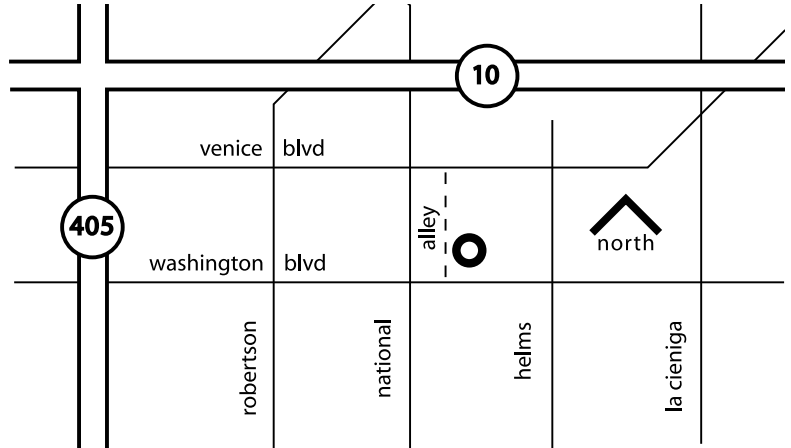

## directions

**EAST** on the 10 frwy.

- exit - on Robertson Blvd. (exit 6)
- left - on Venice Blvd.
- right - on Helms Ave.
- right - on Washington Blvd.
- right - into ally, behind Vitra

**WEST** on the 10 frwy.

- exit - on Venice Blvd. (exit 7A)
- left - on Venice Blvd.
- left - on Helms Ave.
- right - on Washington Blvd.
- right - into ally, behind Vitra

**Additional metered parking** available on National Ave. and Washington Blvd.

\*\* unauthorized vehicles parked in the Surfes lot will be towed